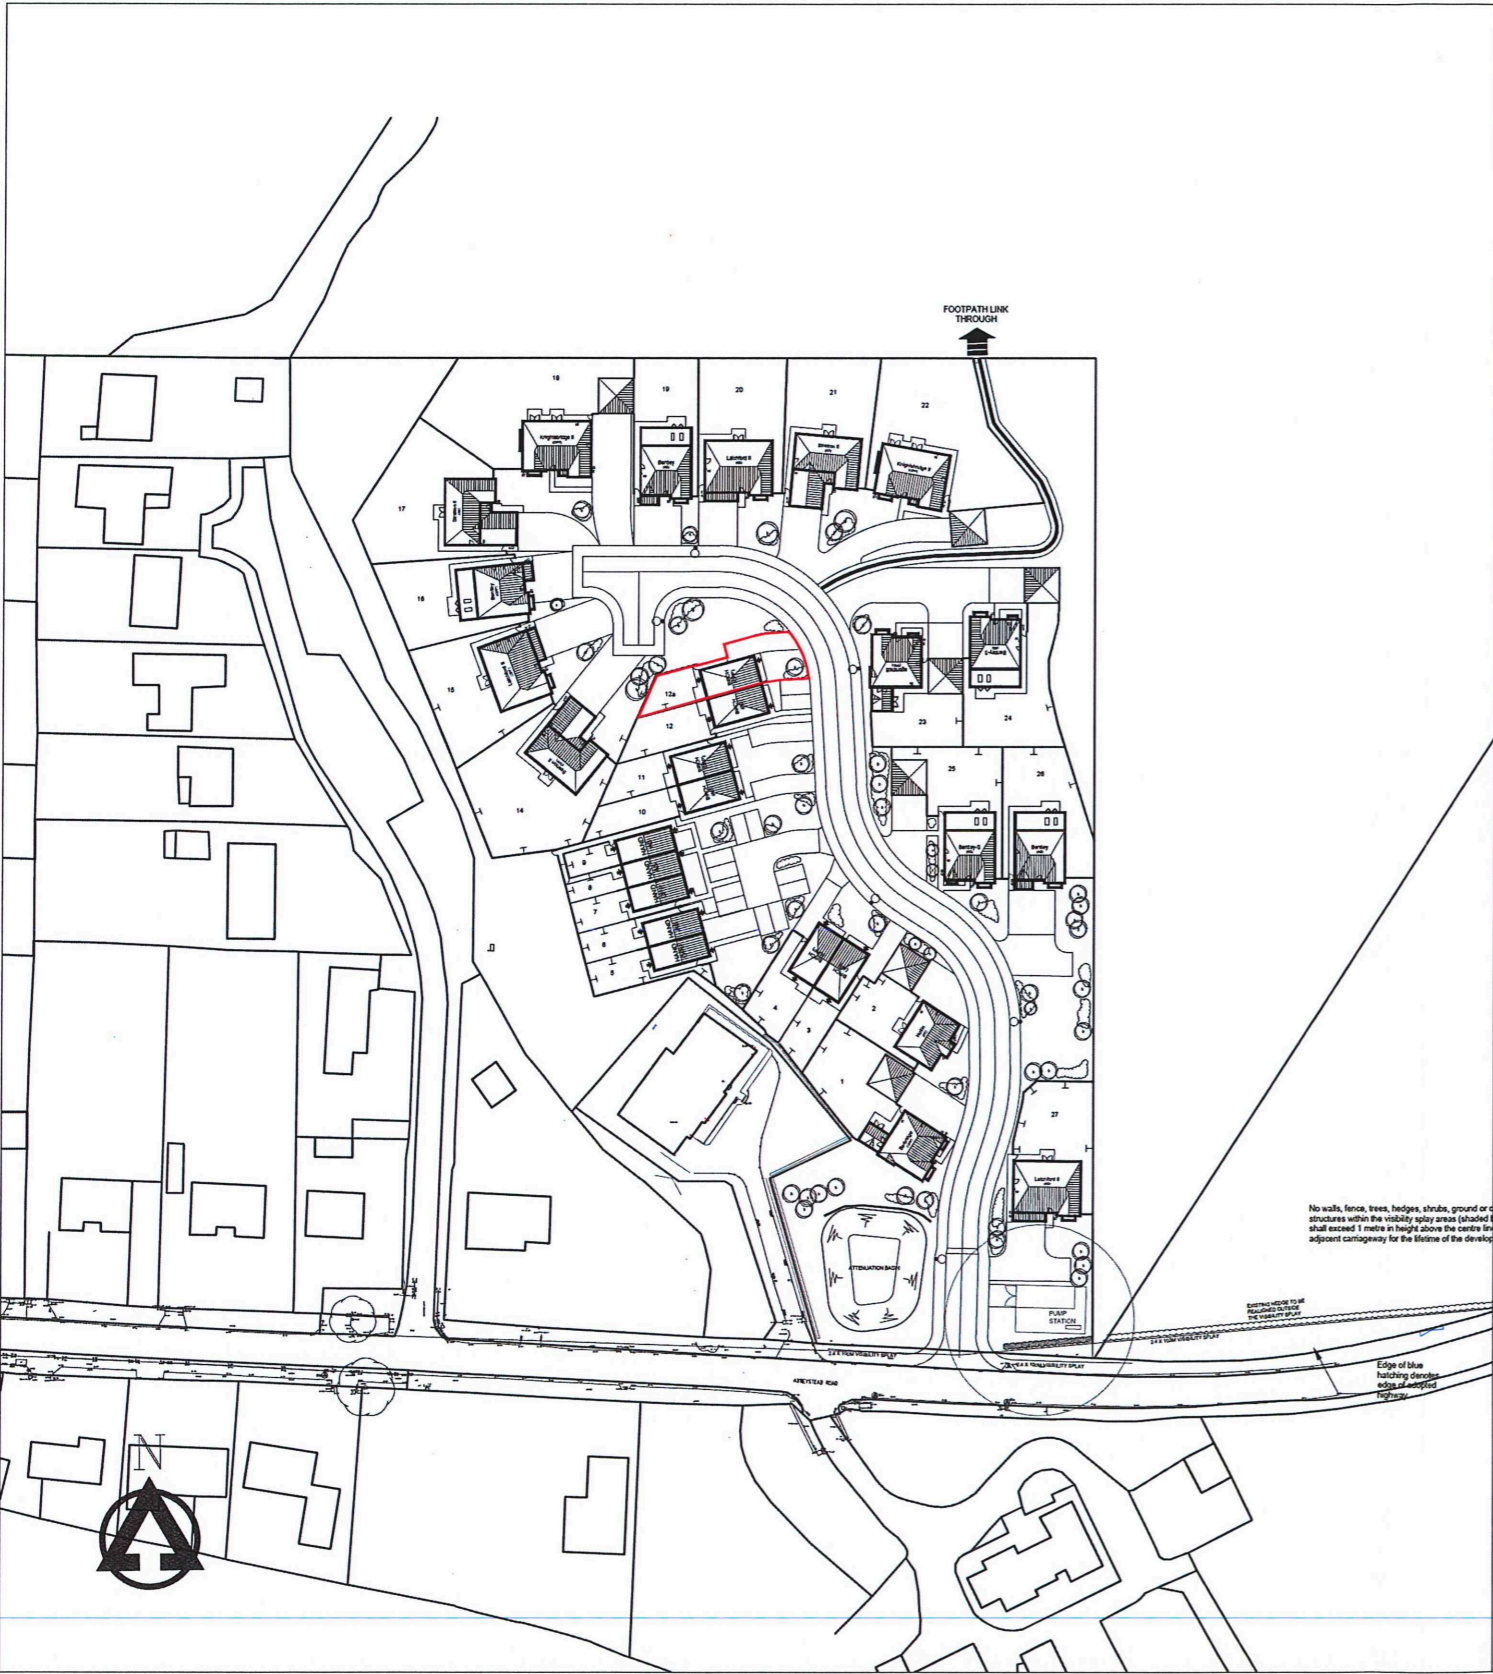

THE PLAN REFERRED TO:~

Reference: Rev -
 Scale: 1:1250 / 1:500
 Date: 20th January 2023

"BOWLAND RISE"
 DOLPHINHOLME

Deed Plan Plot 12a