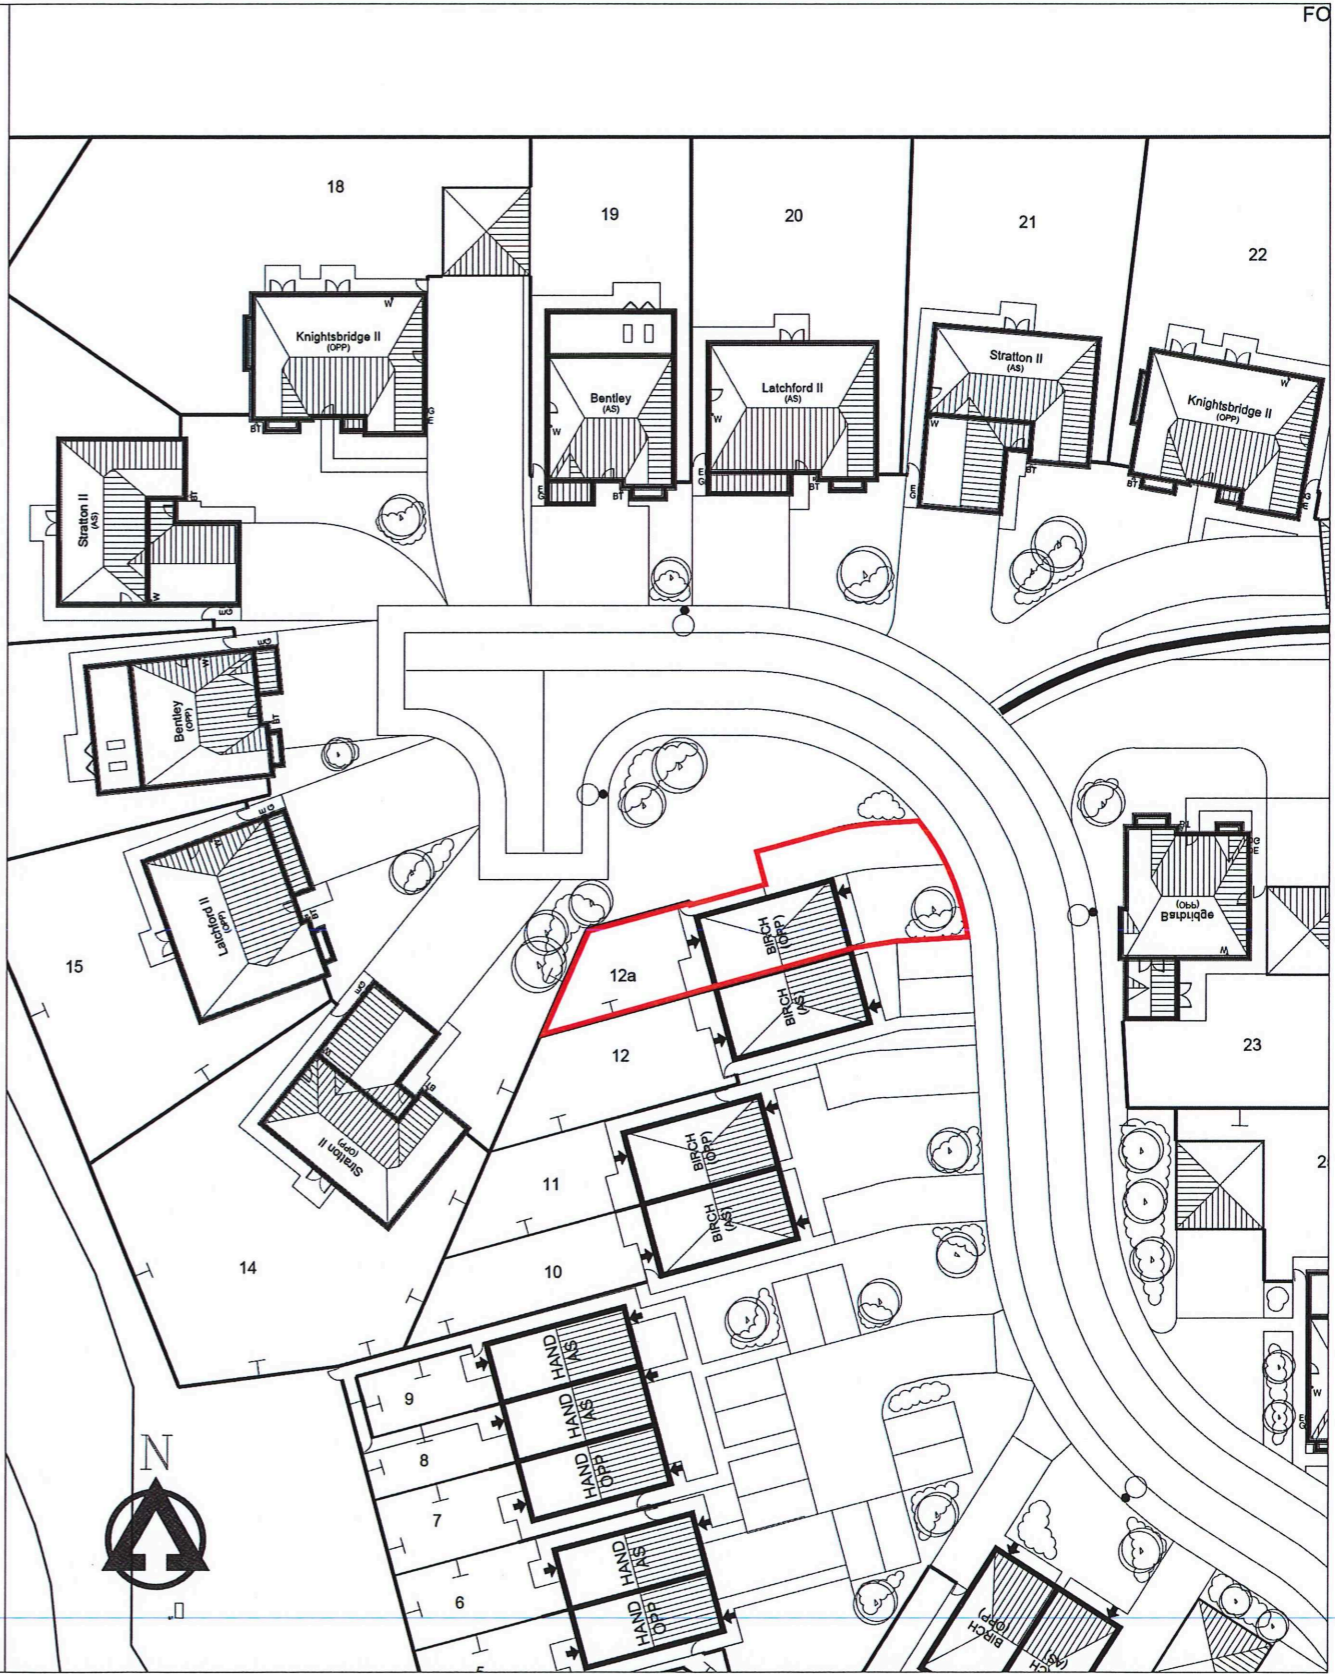

THE PLAN REFERRED TO:~

Reference: Rev -
 Scale: 1:1250 / 1:500
 Date: 20th January 2023

"BOWLAND RISE"
 DOLPHINHOLME

Deed Plan Plot 12a