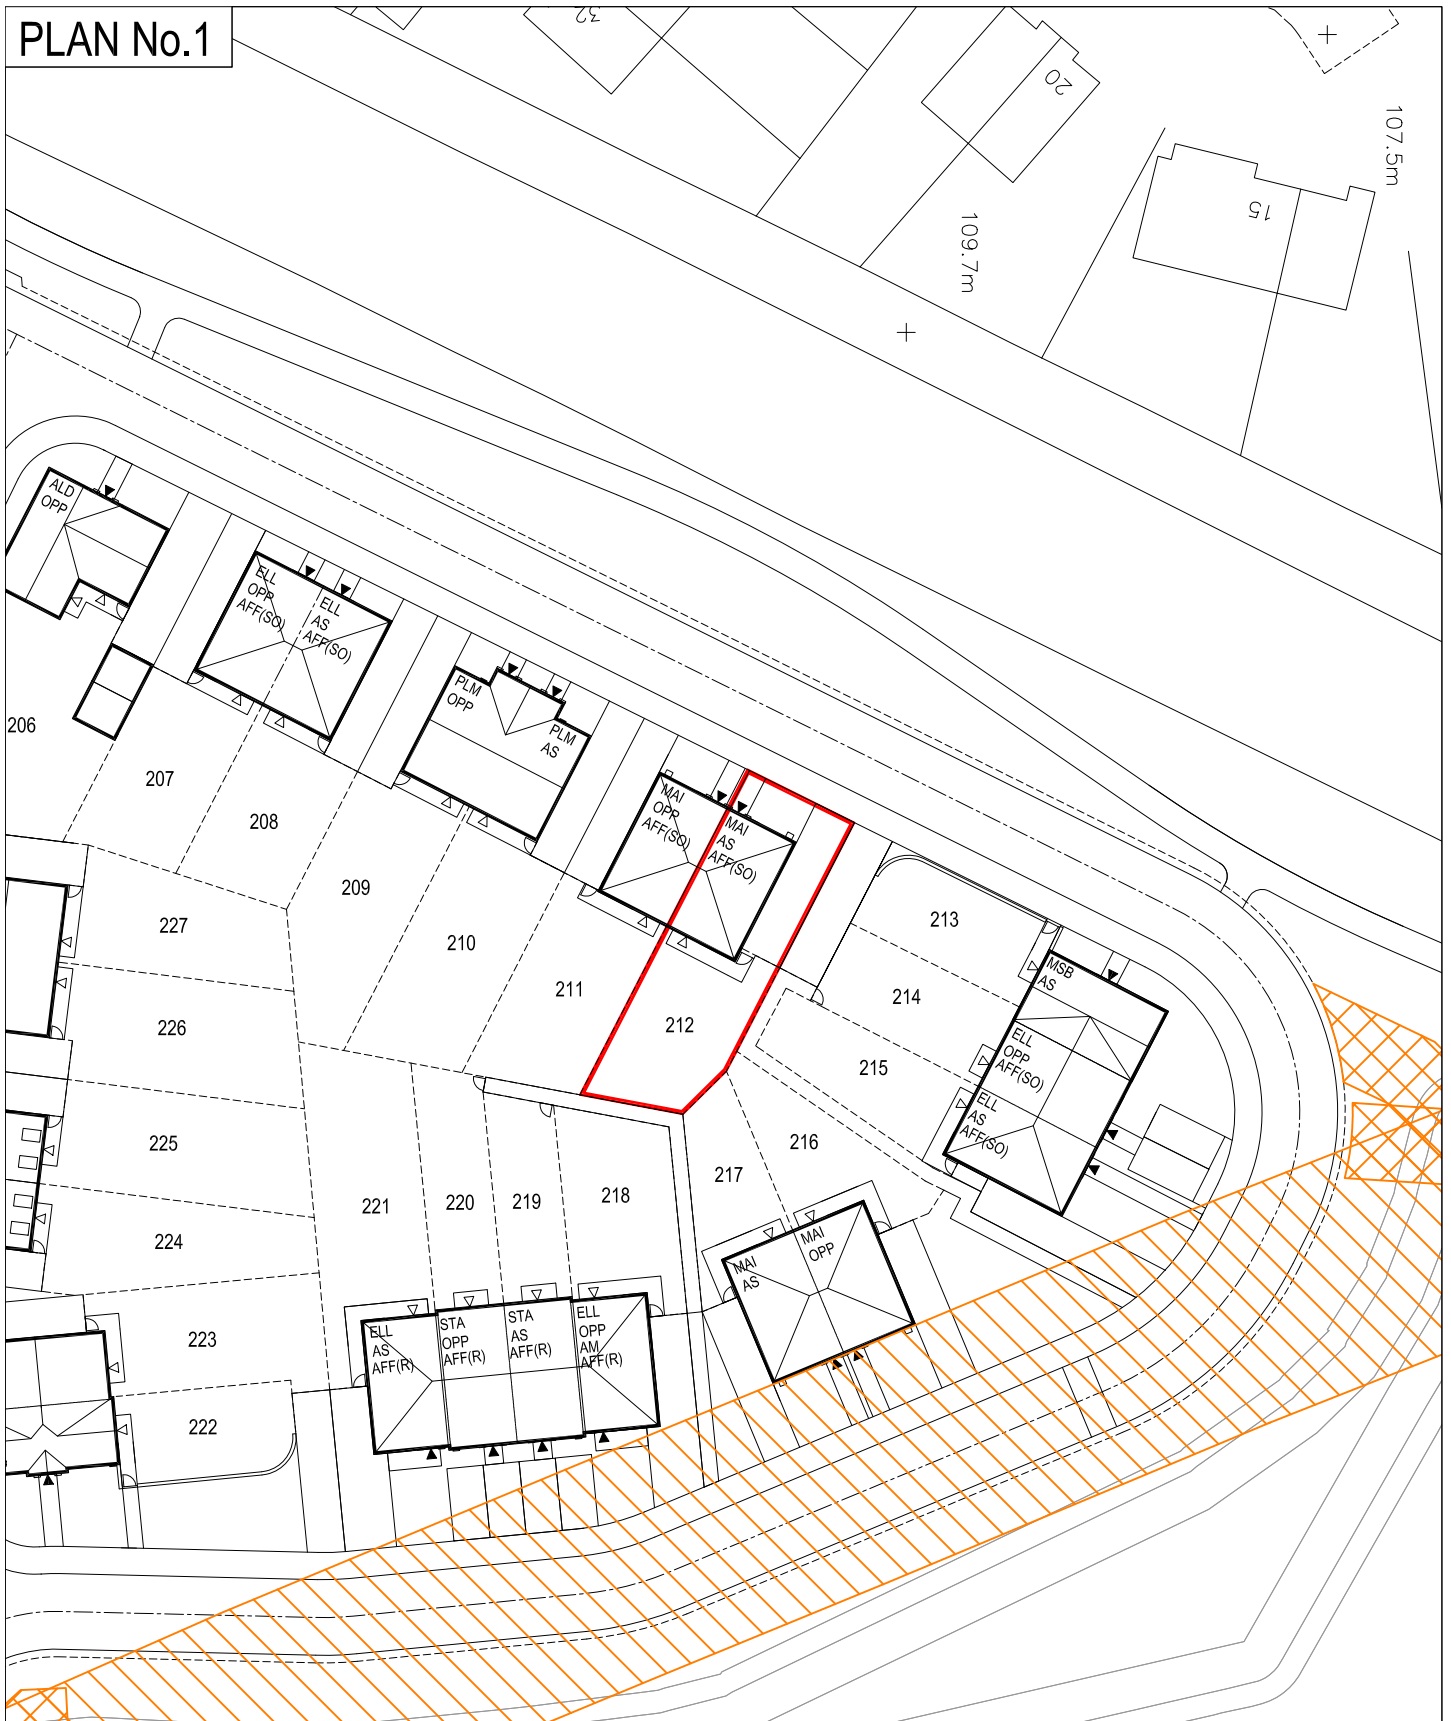

PLAN No.1

PLOT PLAN

SIGNATORY

BARRATT MANCHESTER  
MEADOW LANE, TRENTHAM

SCALE 1:500

24/05/2022

NORTH