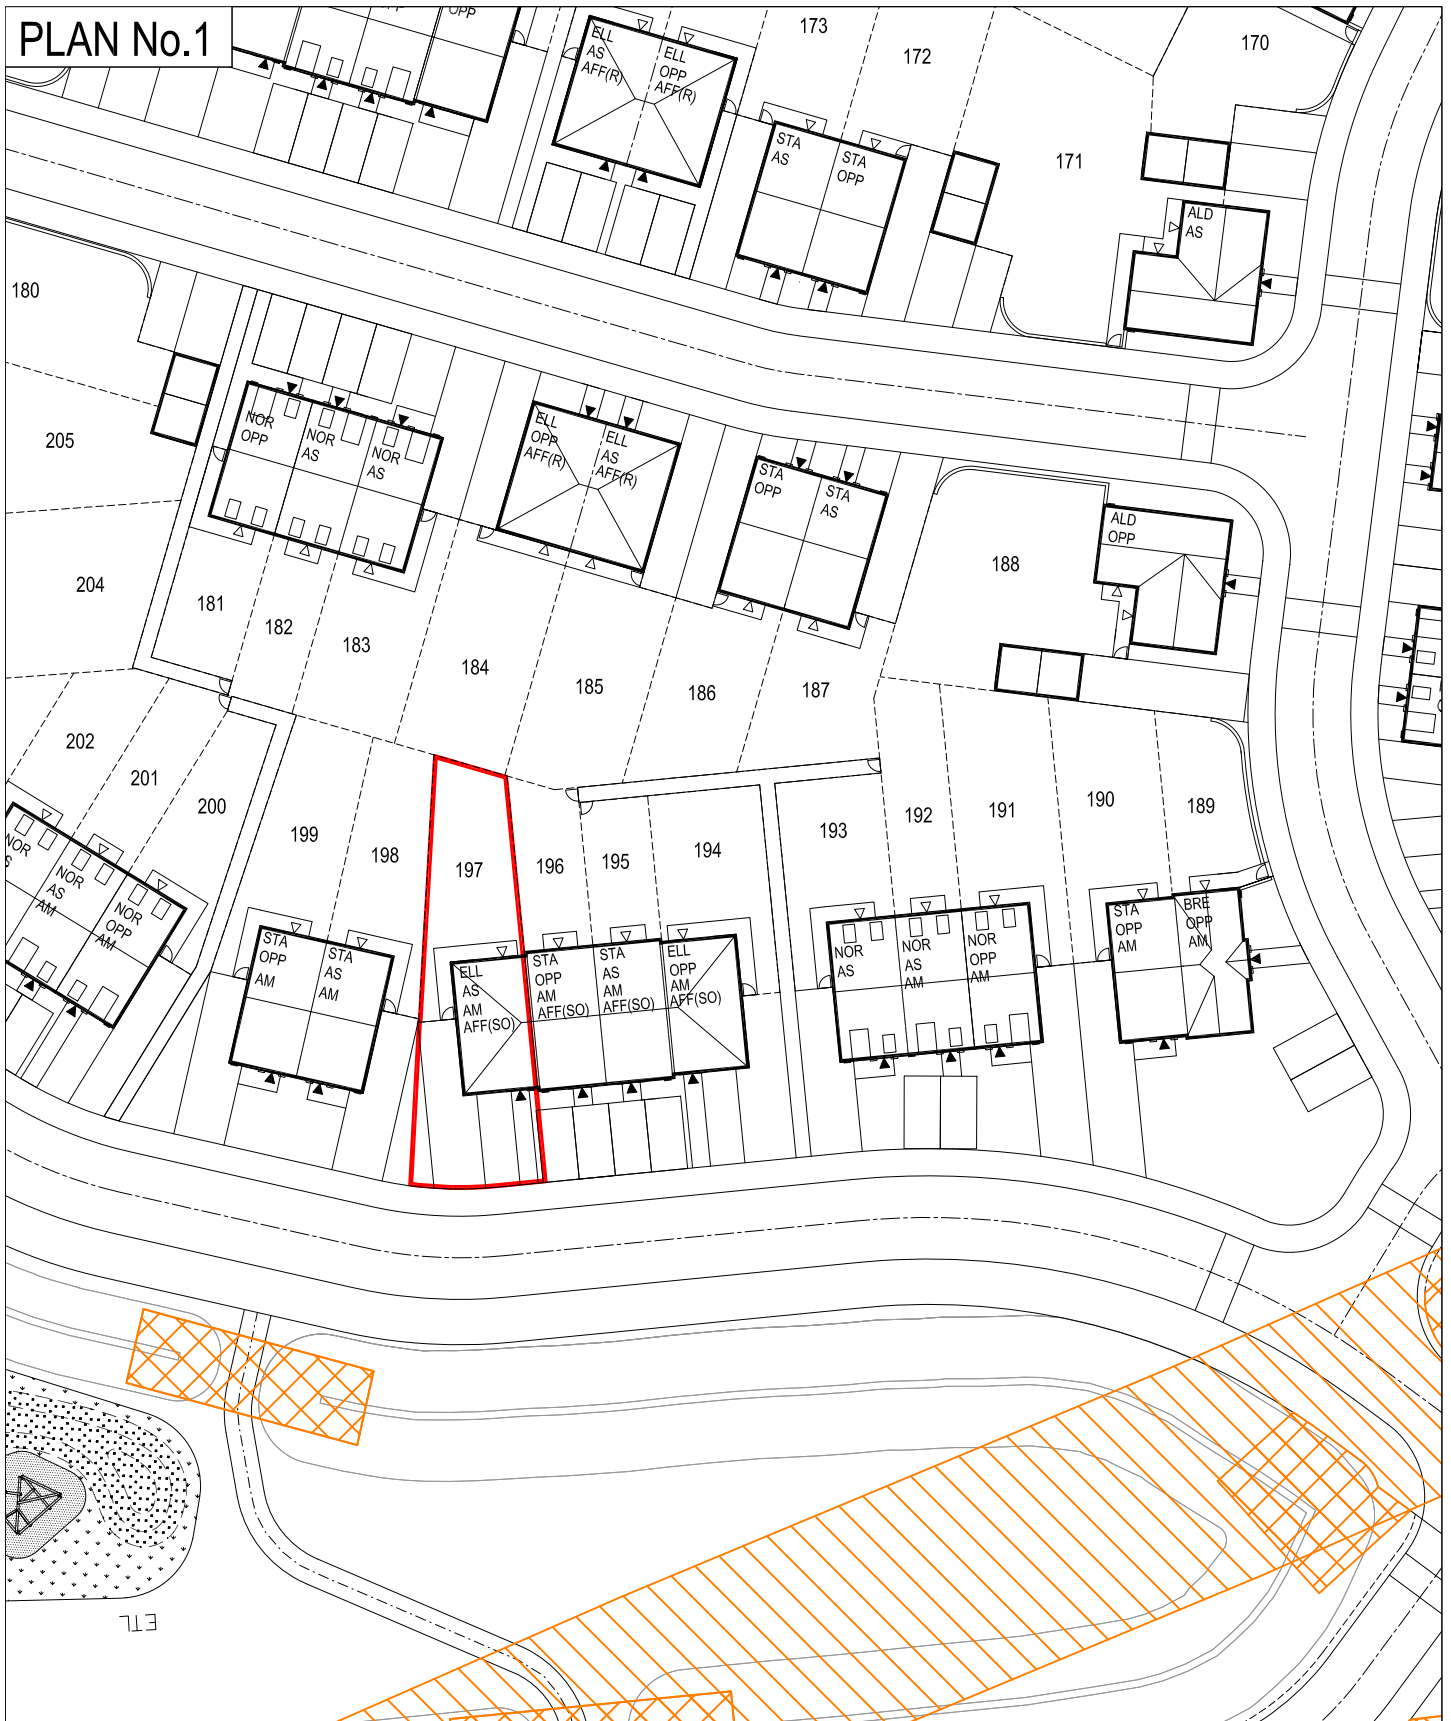

PLAN No.1

PLOT PLAN

SIGNATORY

BARRATT MANCHESTER
MEADOW LANE, TRENTHAM

NORTH

SCALE 1:500

24/05/2022