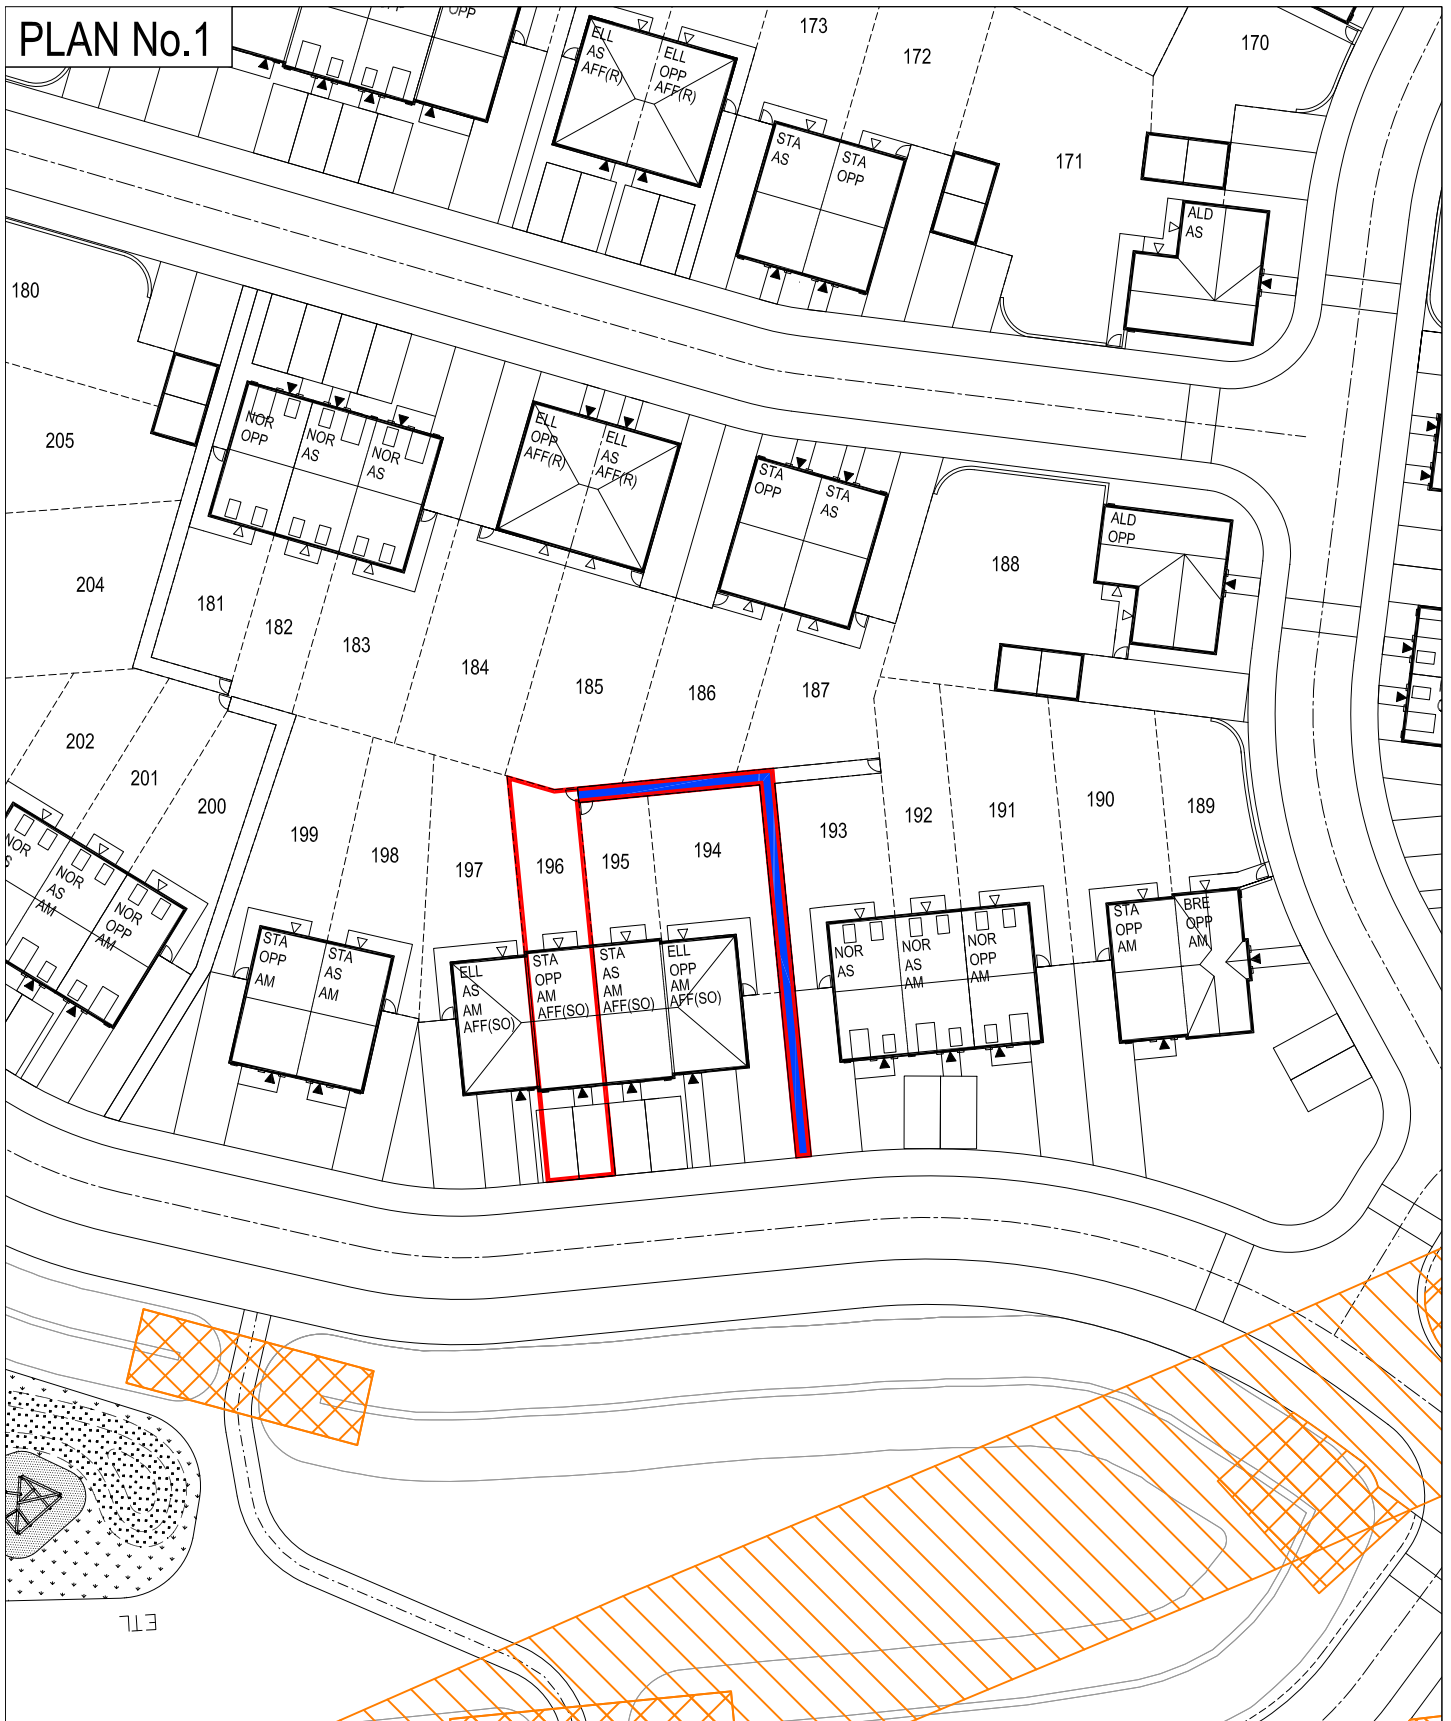

PLAN No.1

PLOT PLAN

SIGNATORY

BARRATT MANCHESTER  
MEADOW LANE, TRENTHAM

NORTH

SCALE 1:500

24/05/2022