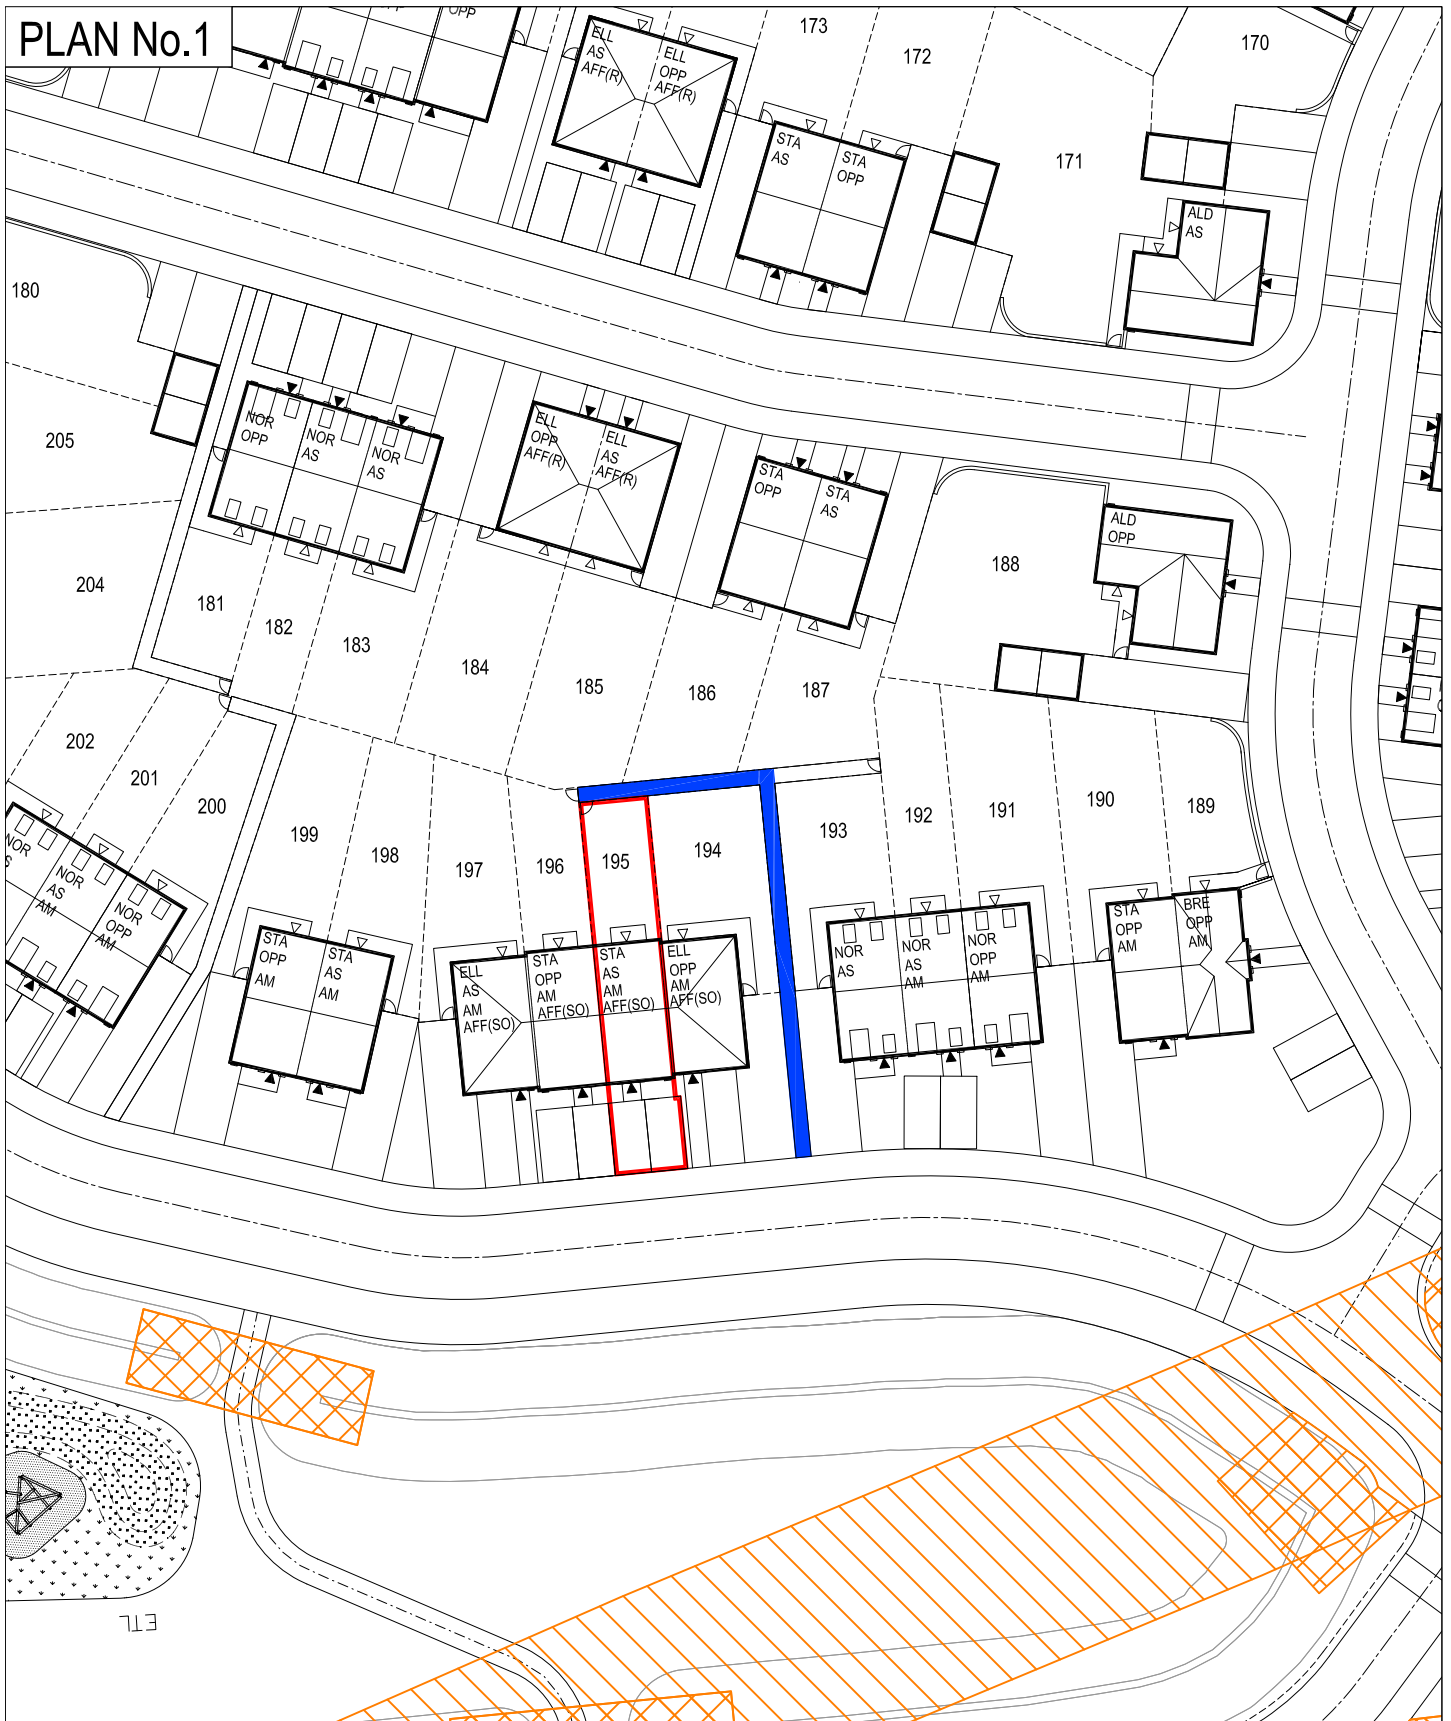

PLAN No.1

PLOT PLAN

SIGNATORY

BARRATT MANCHESTER
MEADOW LANE, TRENTHAM

NORTH

SCALE 1:500

24/05/2022