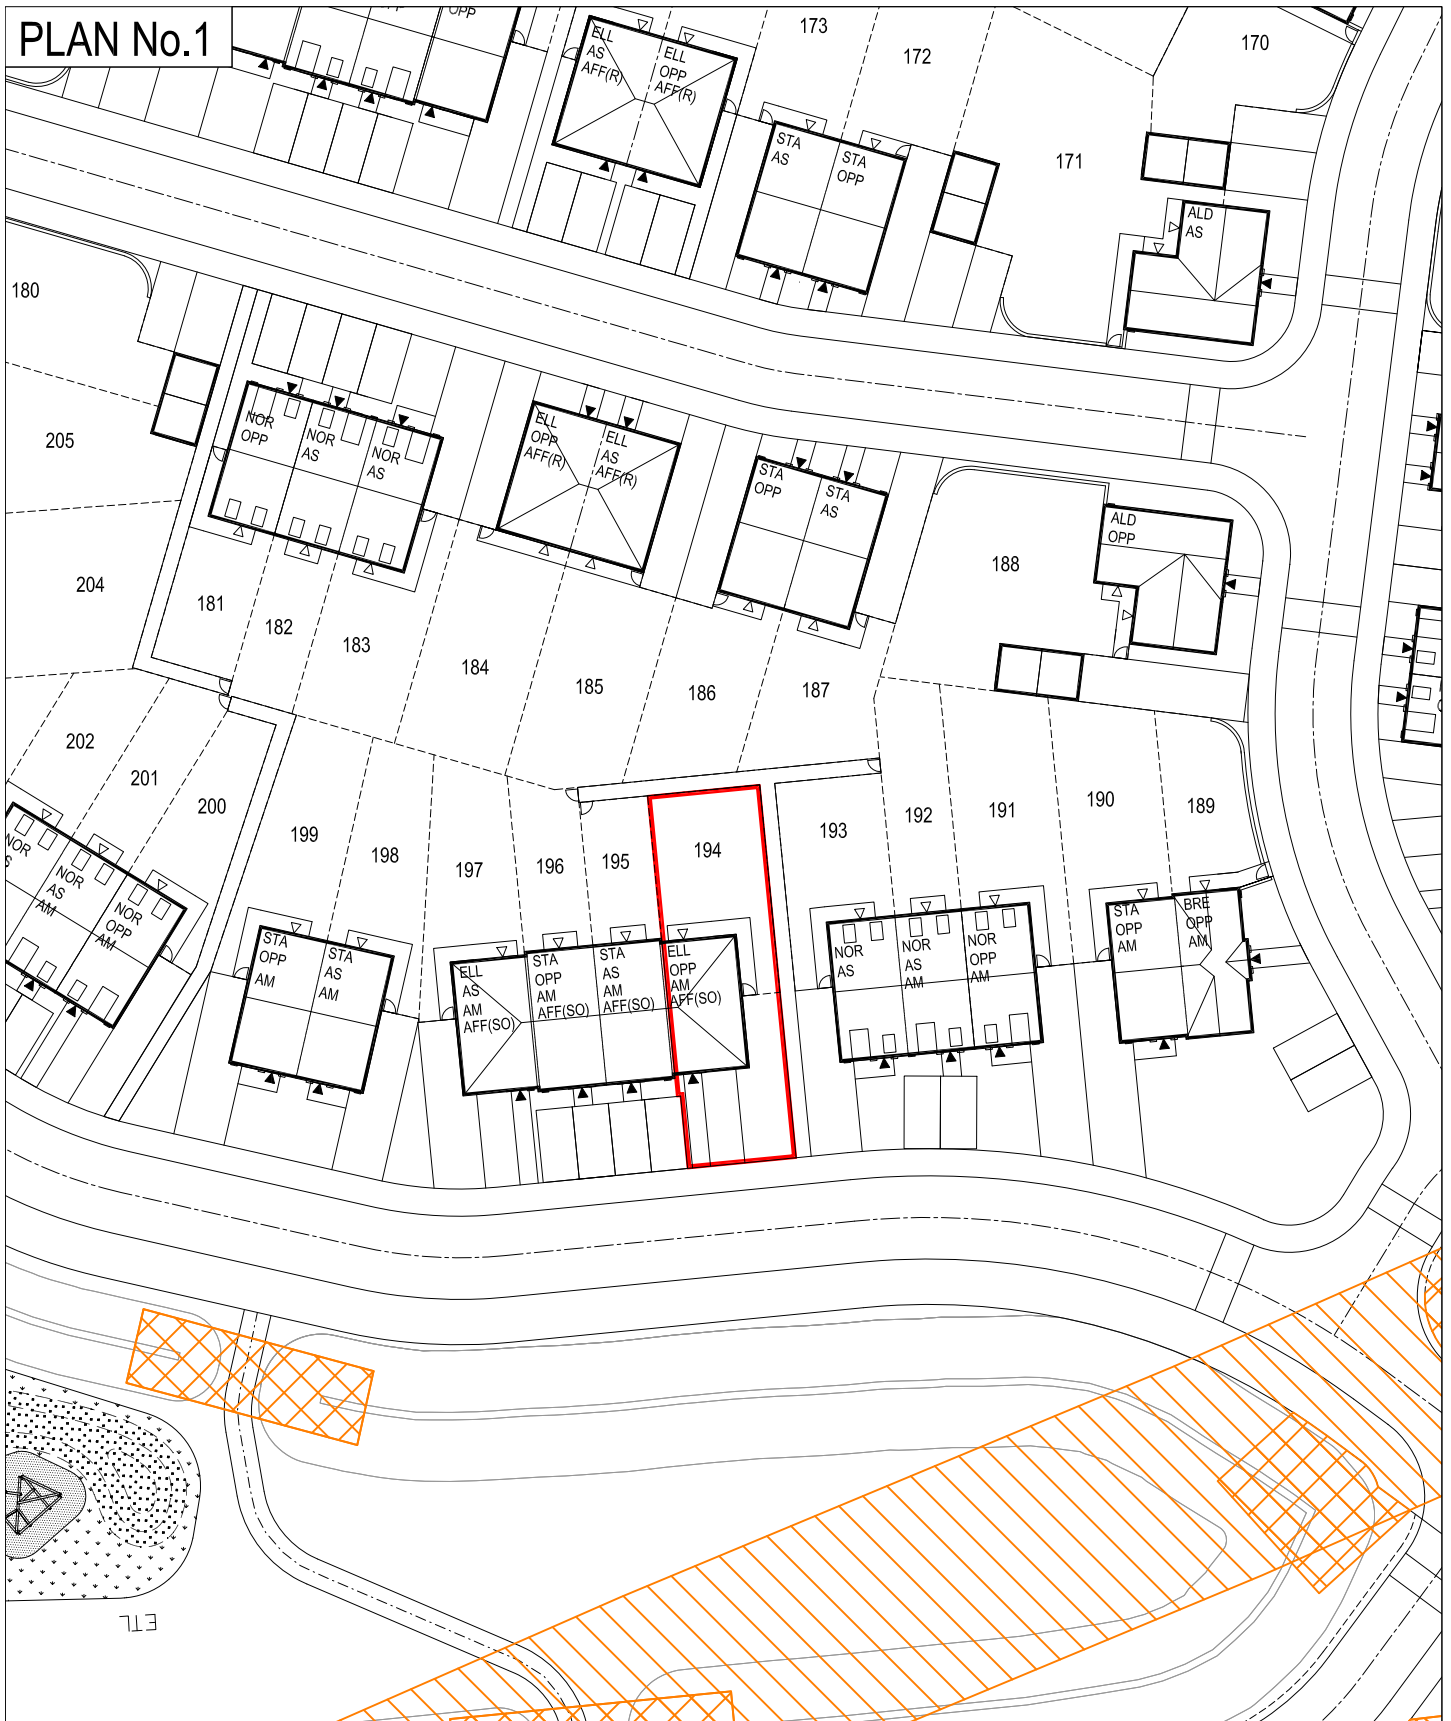

PLAN No.1

PLOT PLAN

SIGNATORY

BARRATT MANCHESTER  
MEADOW LANE, TRENTHAM

NORTH

SCALE 1:500

24/05/2022