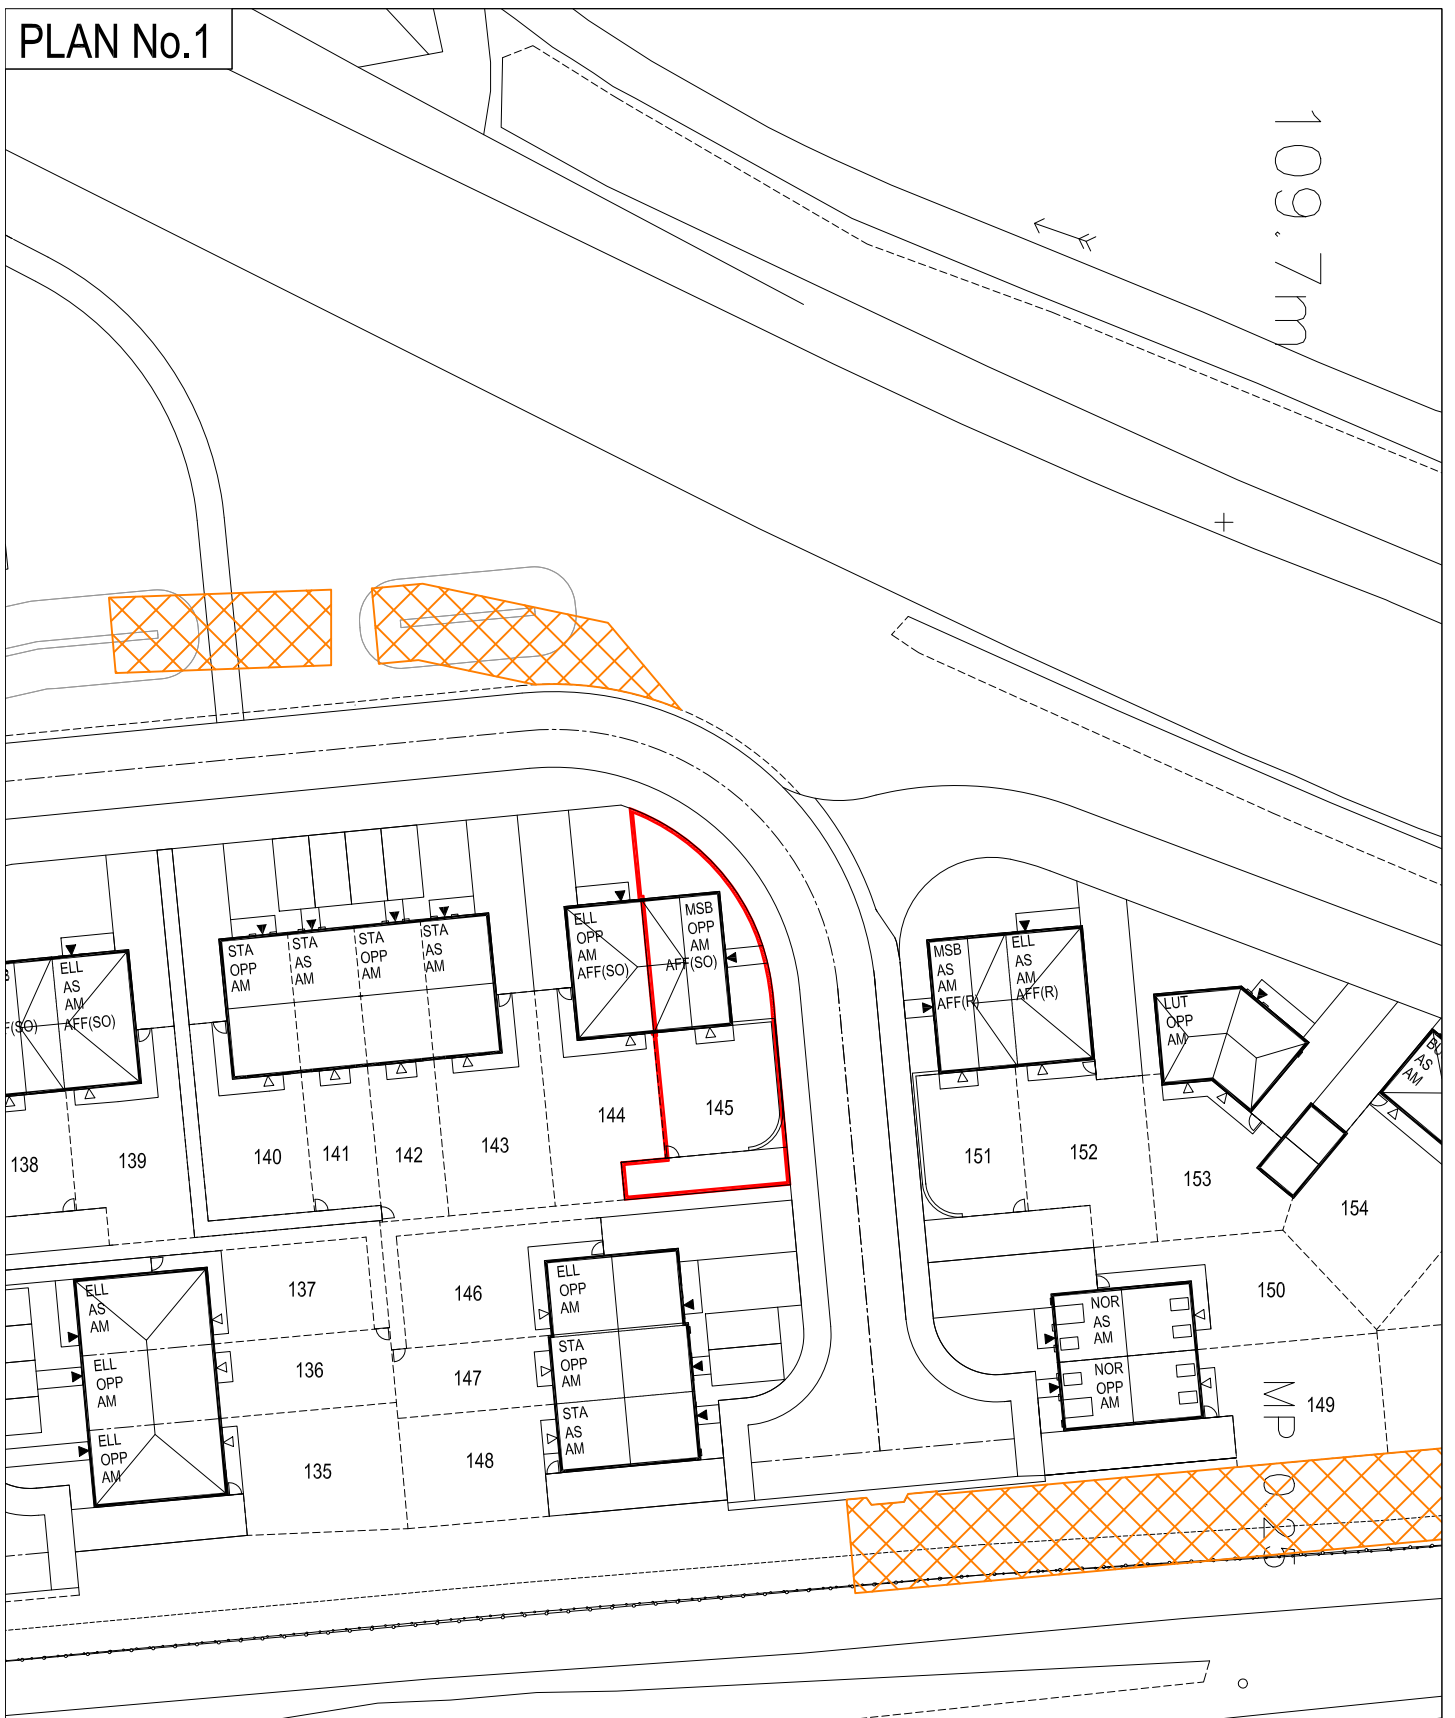

PLAN No.1

109.7m

PLOT PLAN

SIGNATORY

BARRATT MANCHESTER
MEADOW LANE, TRENTHAM

SCALE 1:500

24/05/2022

NORTH