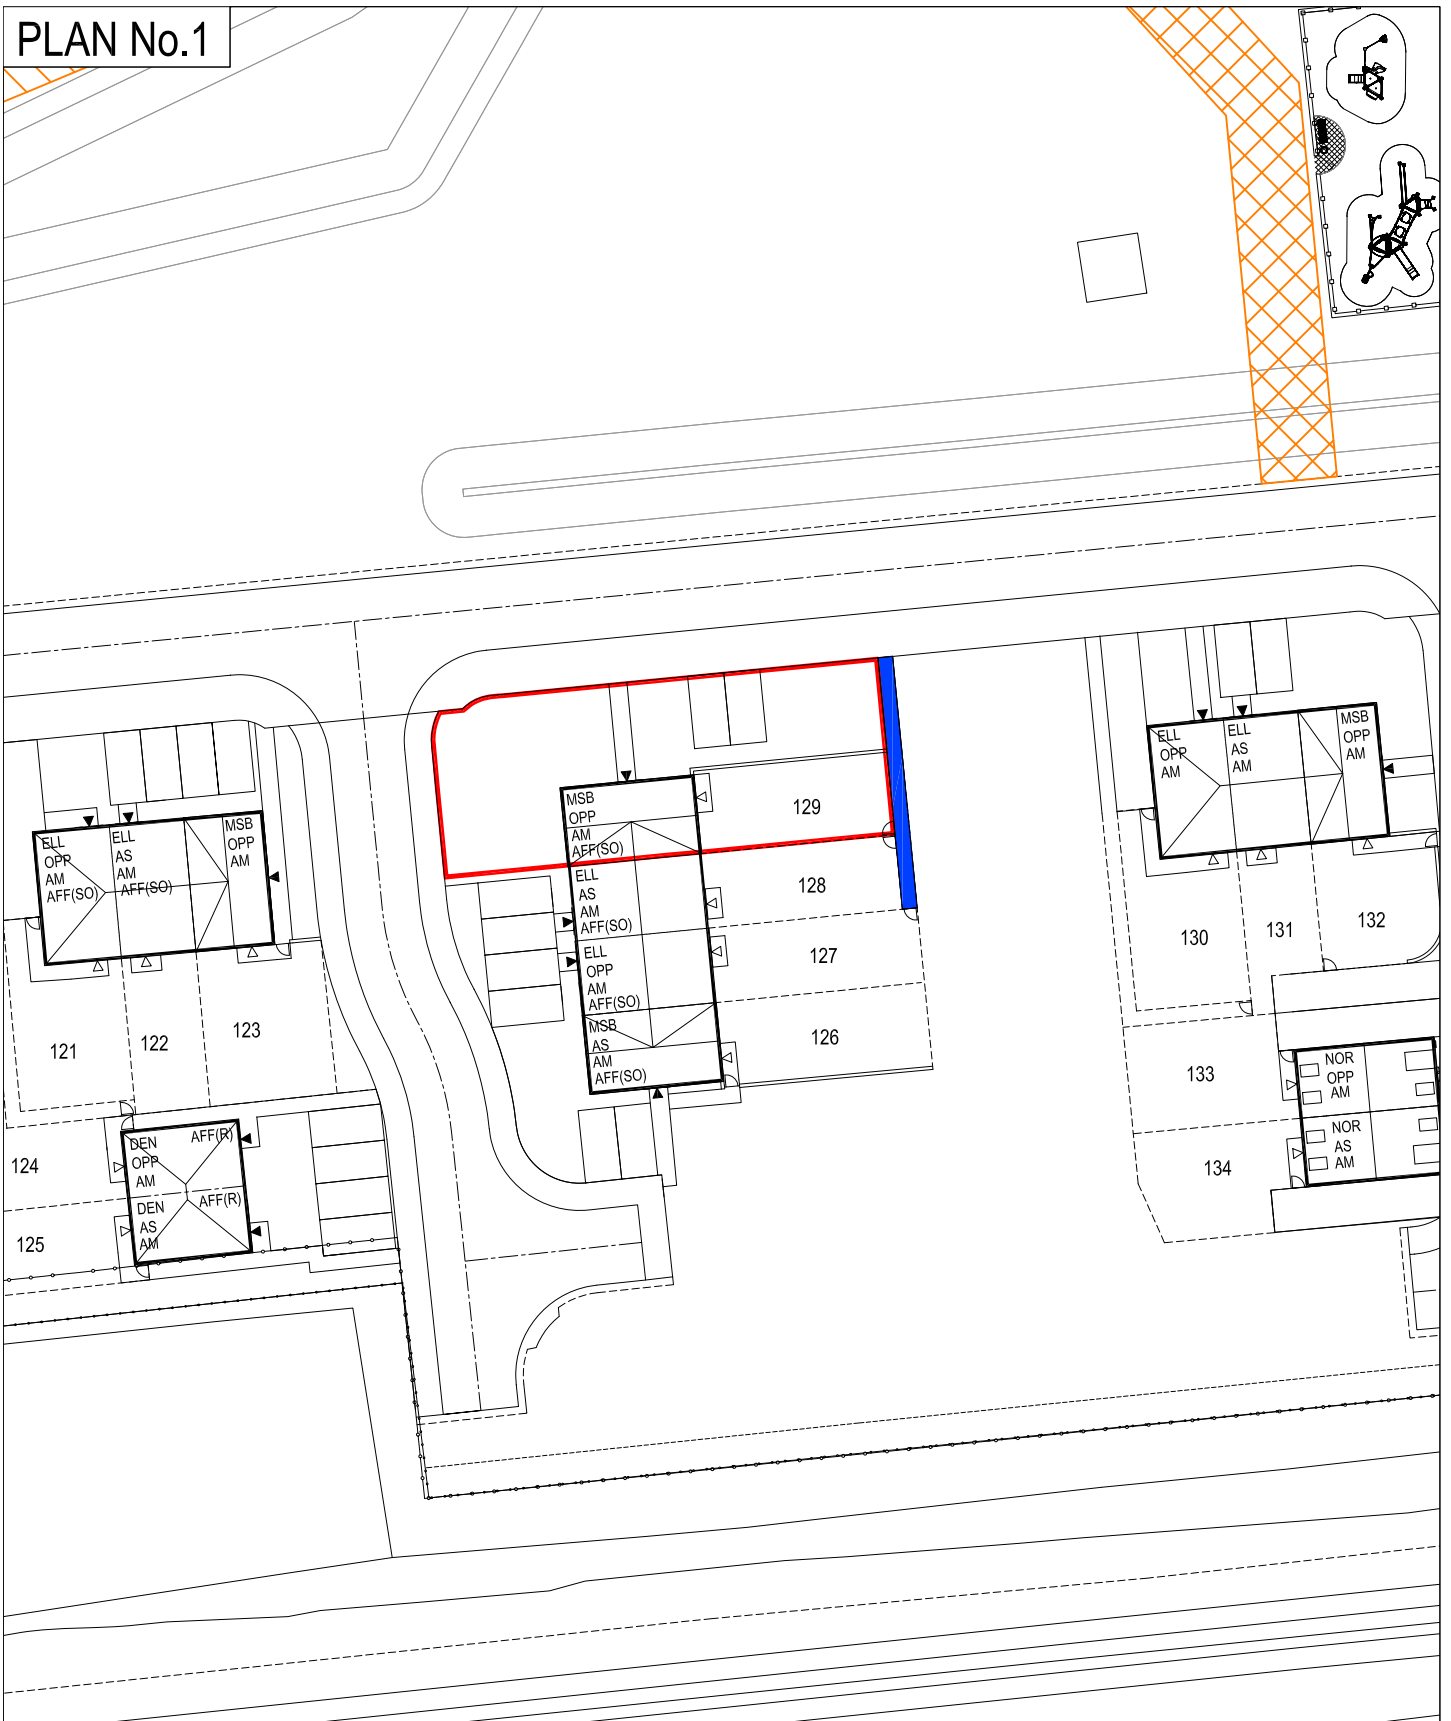

PLAN No.1

PLOT PLAN

SIGNATORY

BARRATT MANCHESTER
MEADOW LANE, TRENTHAM

SCALE 1:500

24/05/2022

NORTH