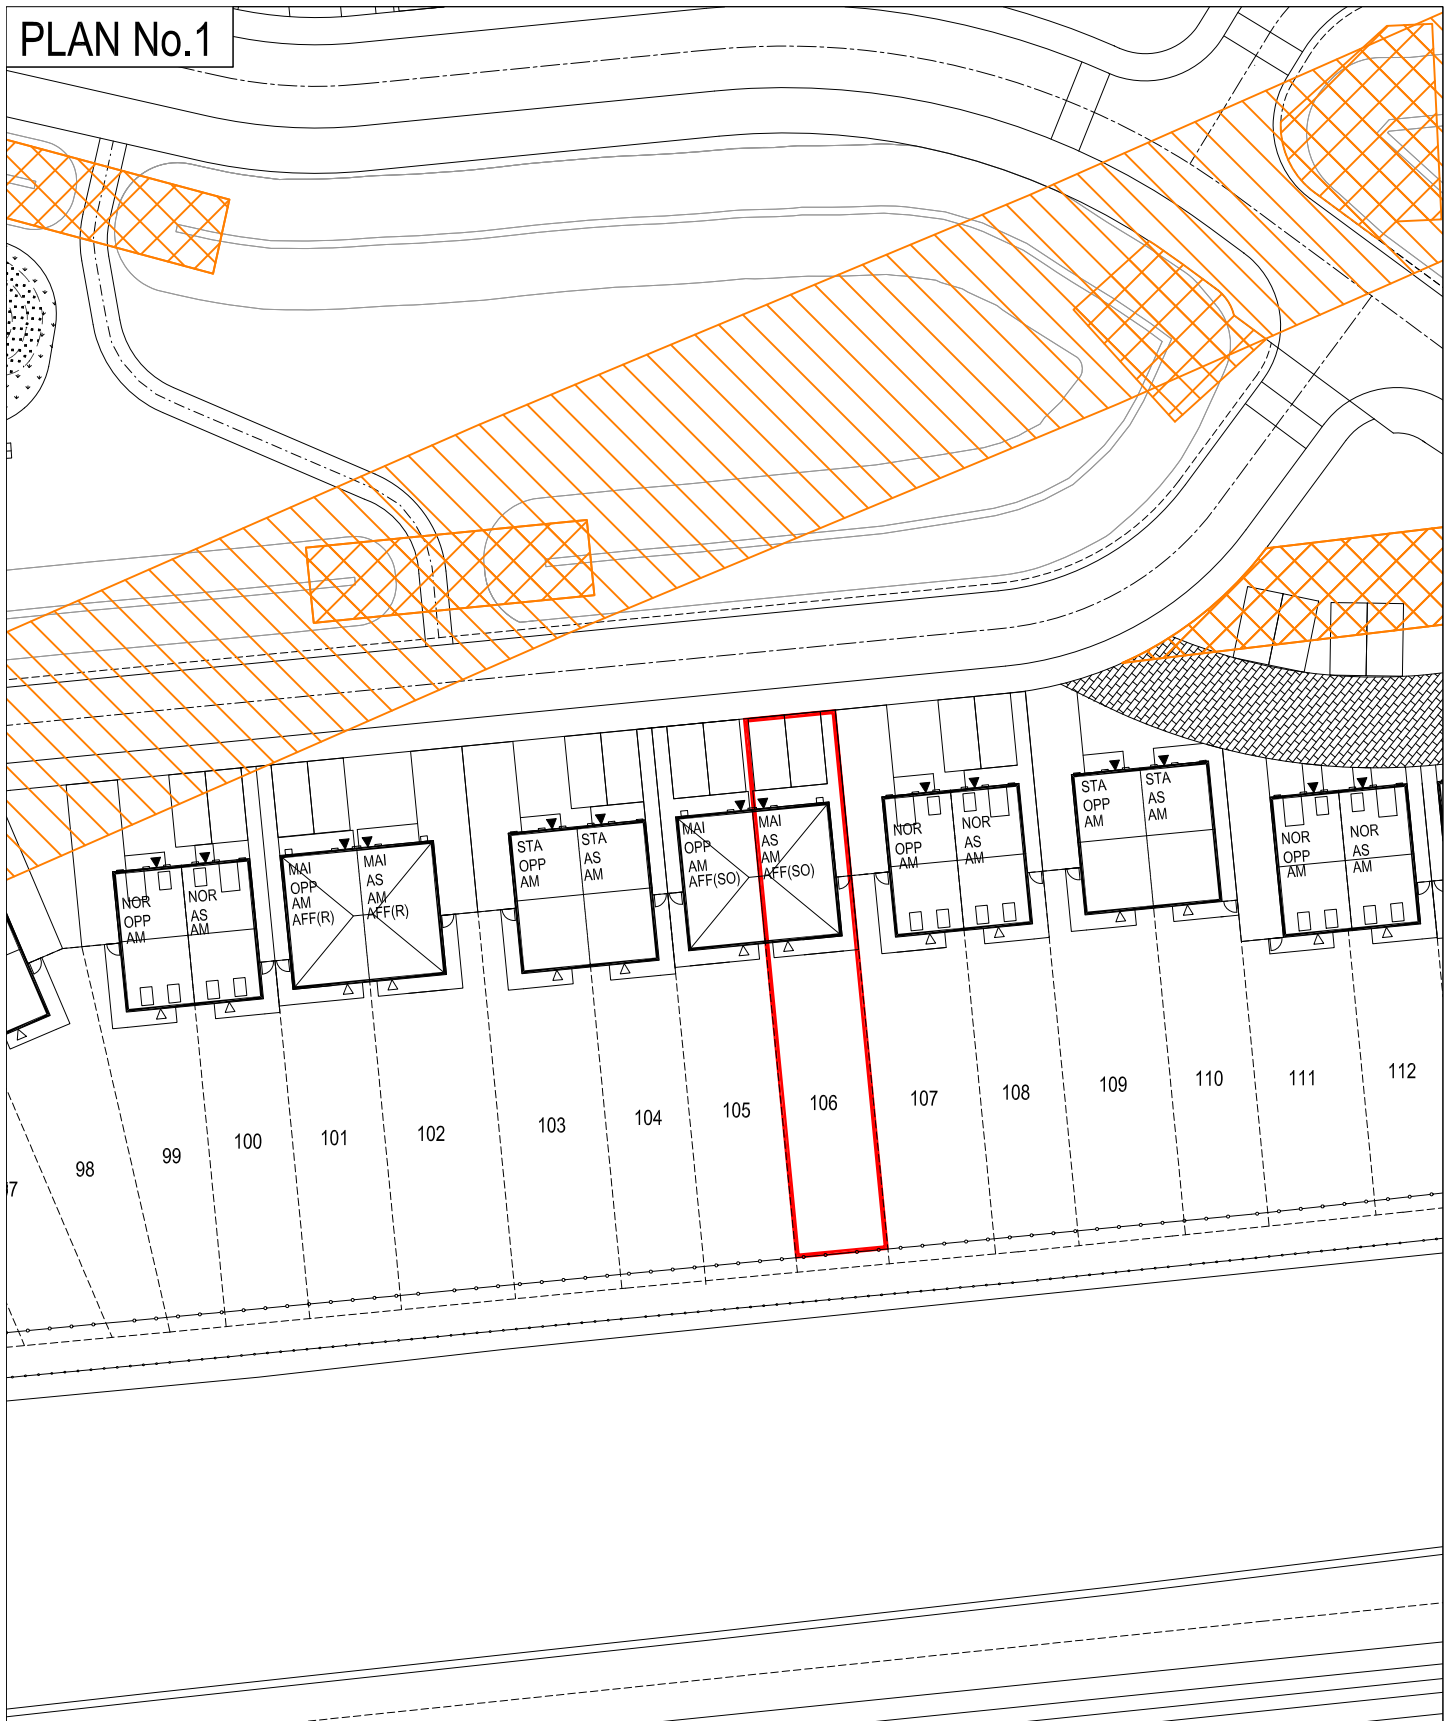

PLAN No.1

PLOT PLAN

SIGNATORY

BARRATT MANCHESTER
MEADOW LANE, TRENTHAM

SCALE 1:500

24/05/2022

NORTH