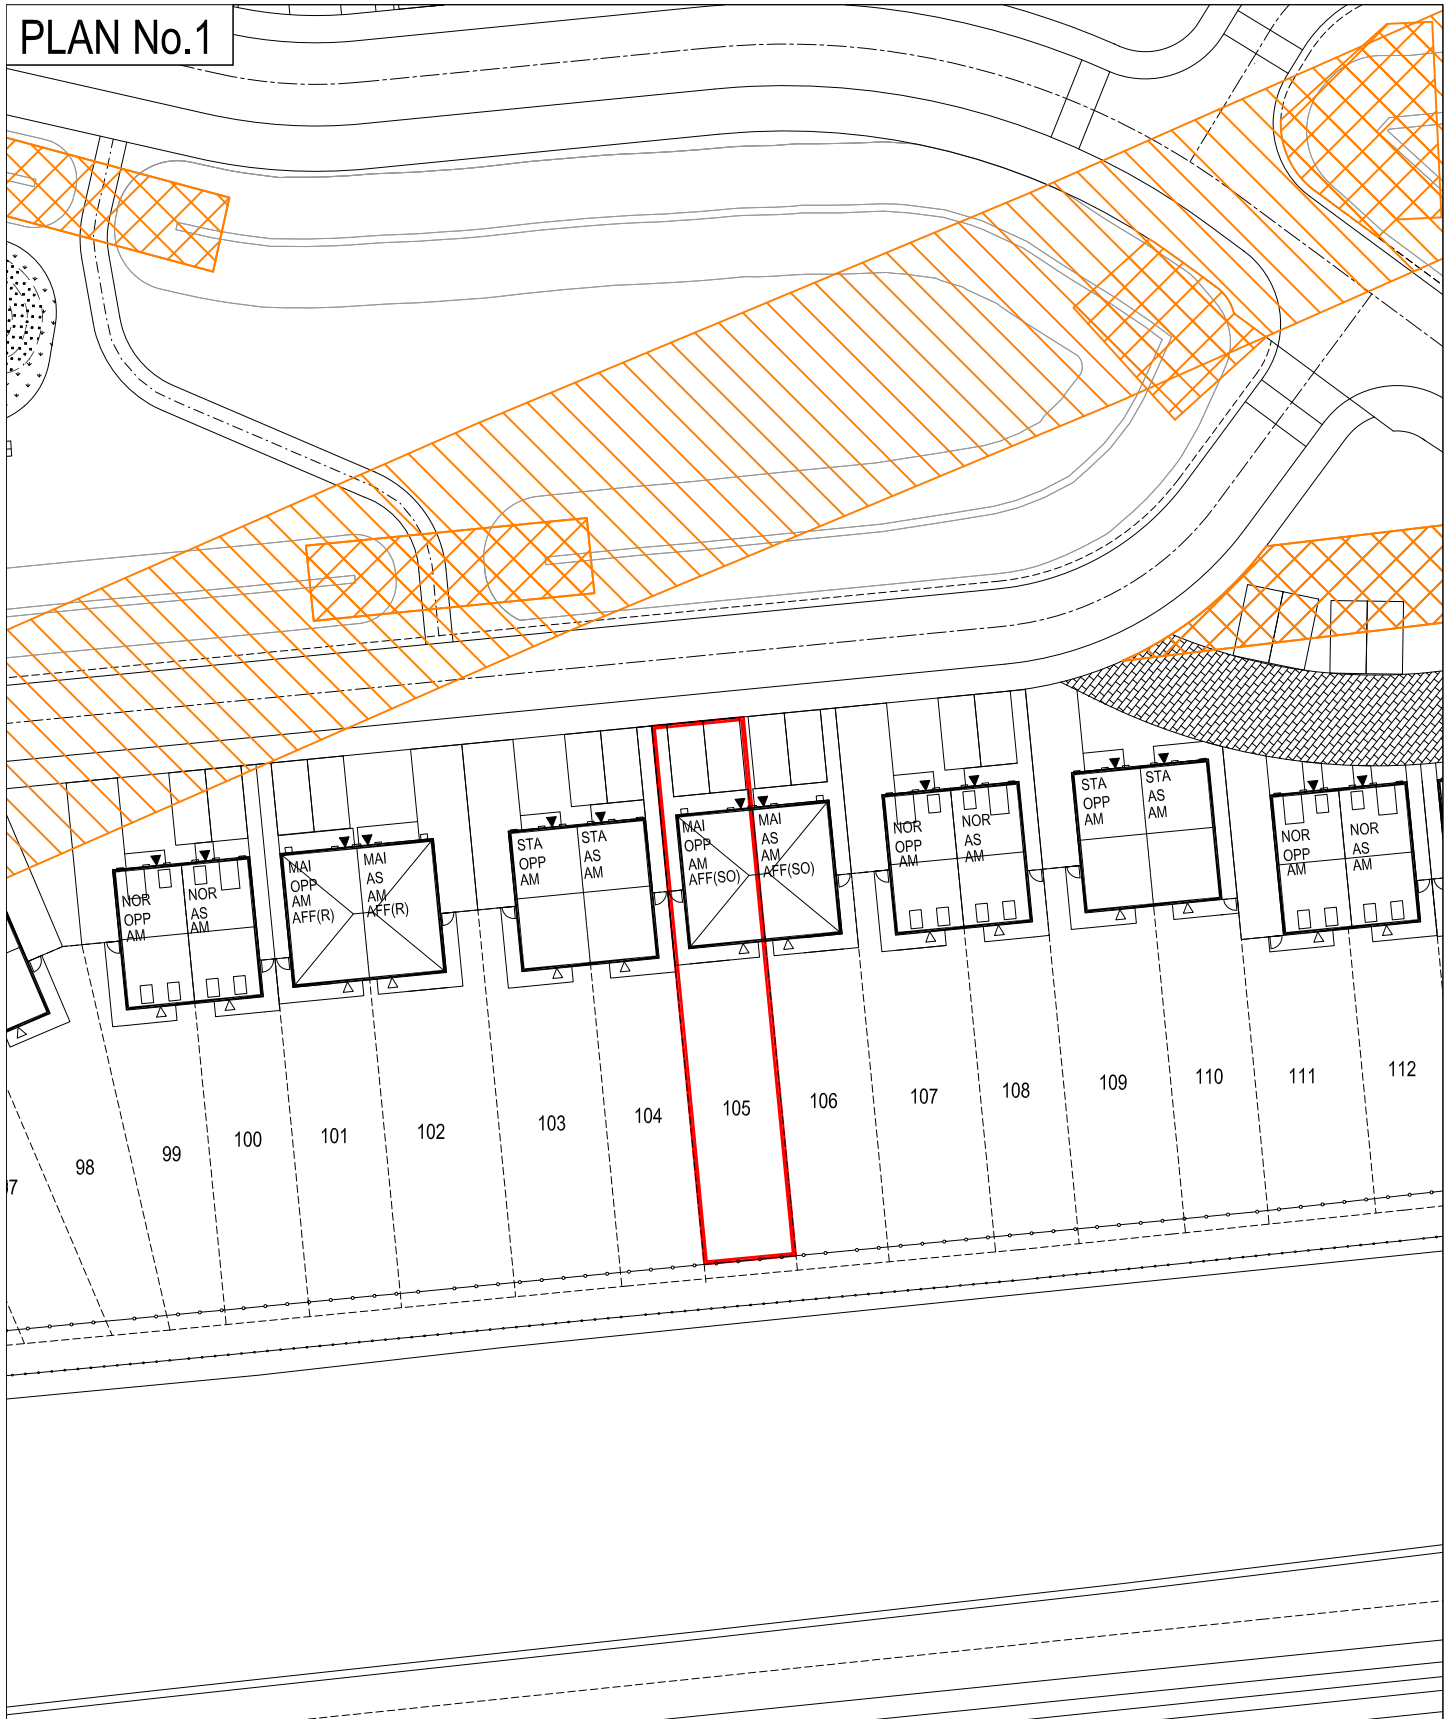

PLAN No.1

PLOT PLAN

SIGNATORY

BARRATT MANCHESTER
MEADOW LANE, TRENTHAM

SCALE 1:500

24/05/2022

NORTH