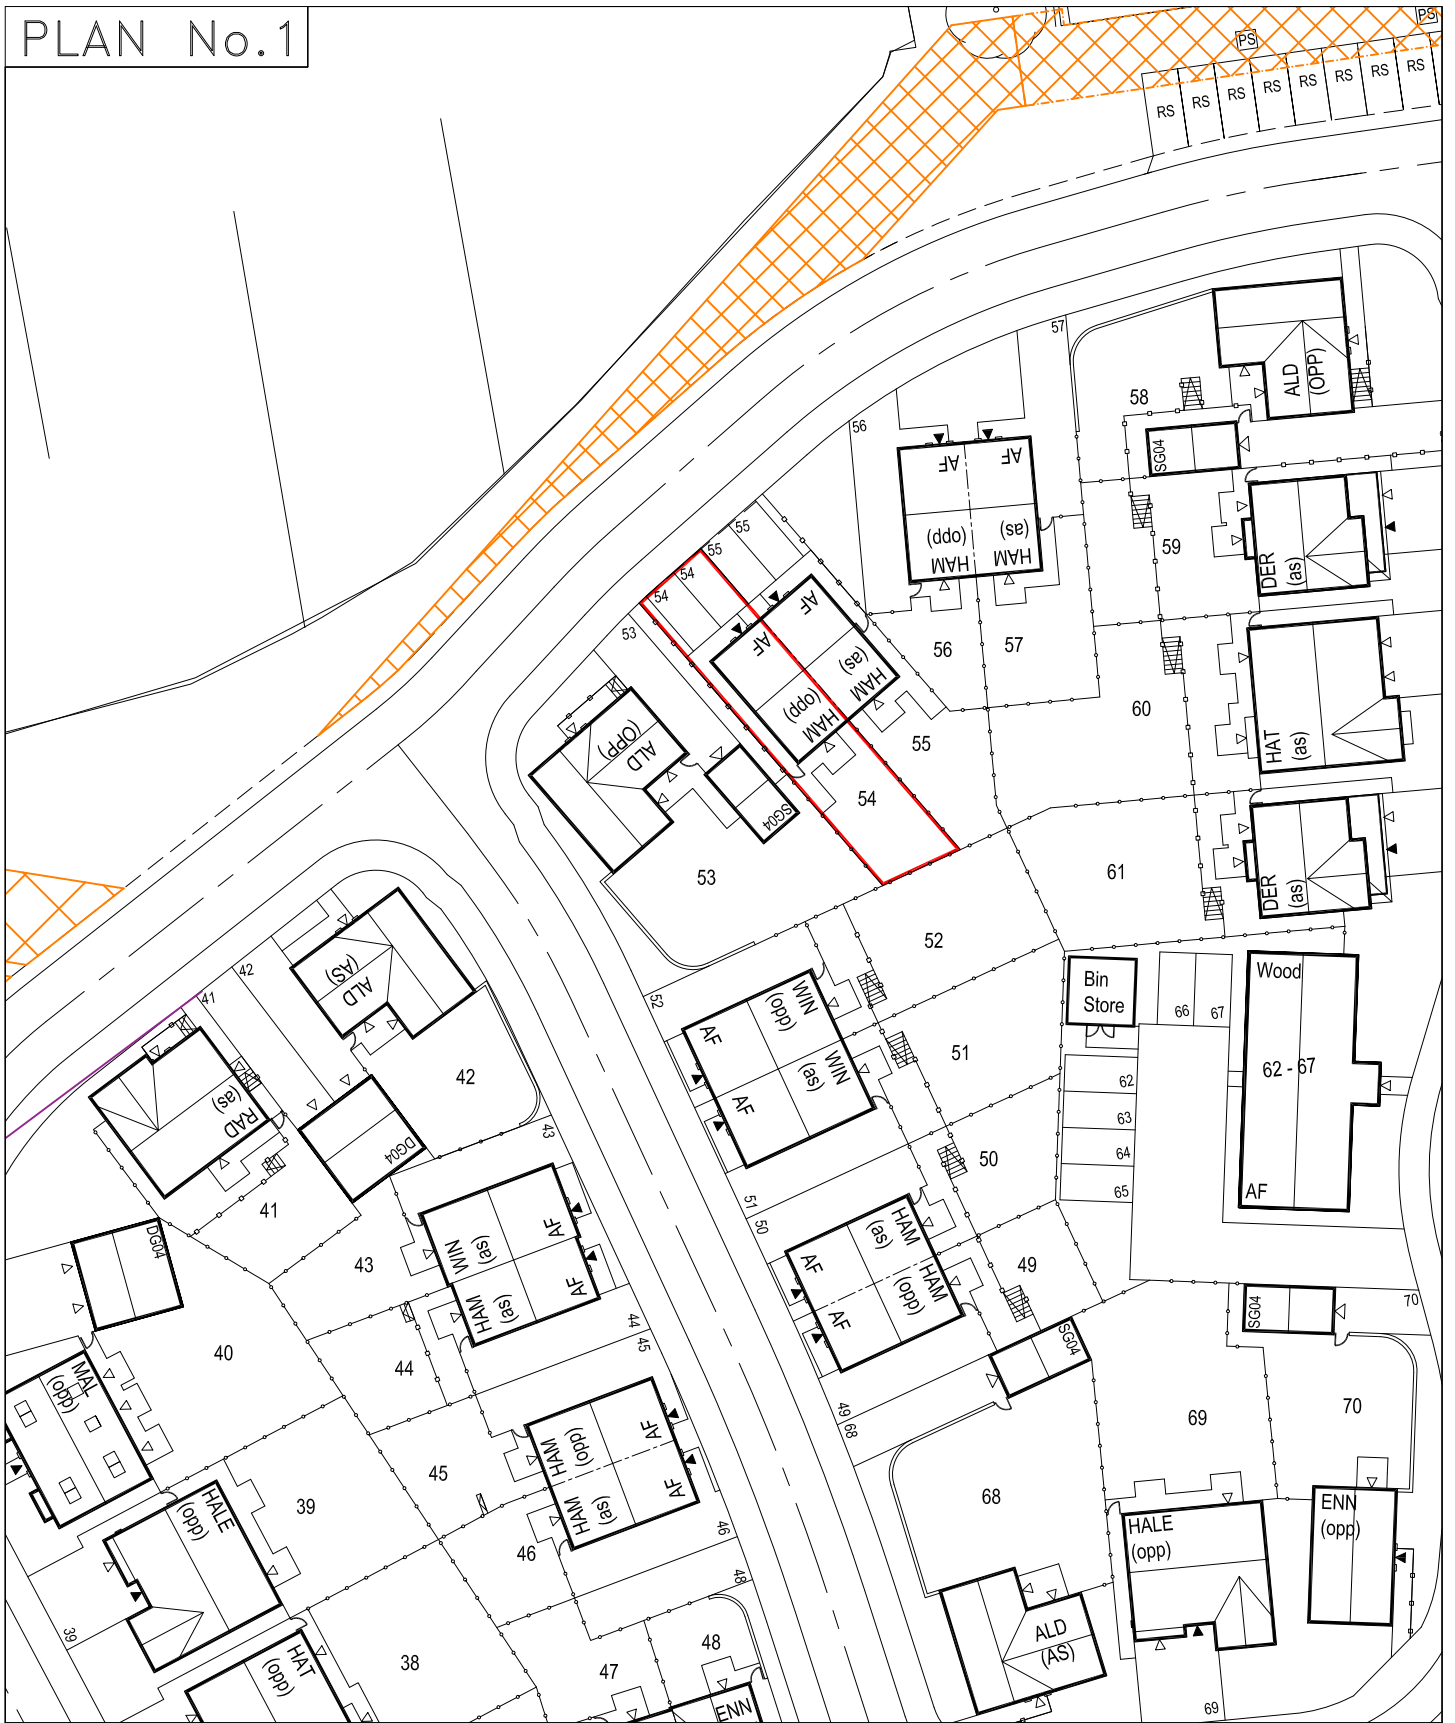

PLAN No.1

PLOT PLAN

SIGNATORY

BARRATT MANCHESTER
MIDSHIRES MEADOW

SCALE 1:500

15/12/2022

NORTH