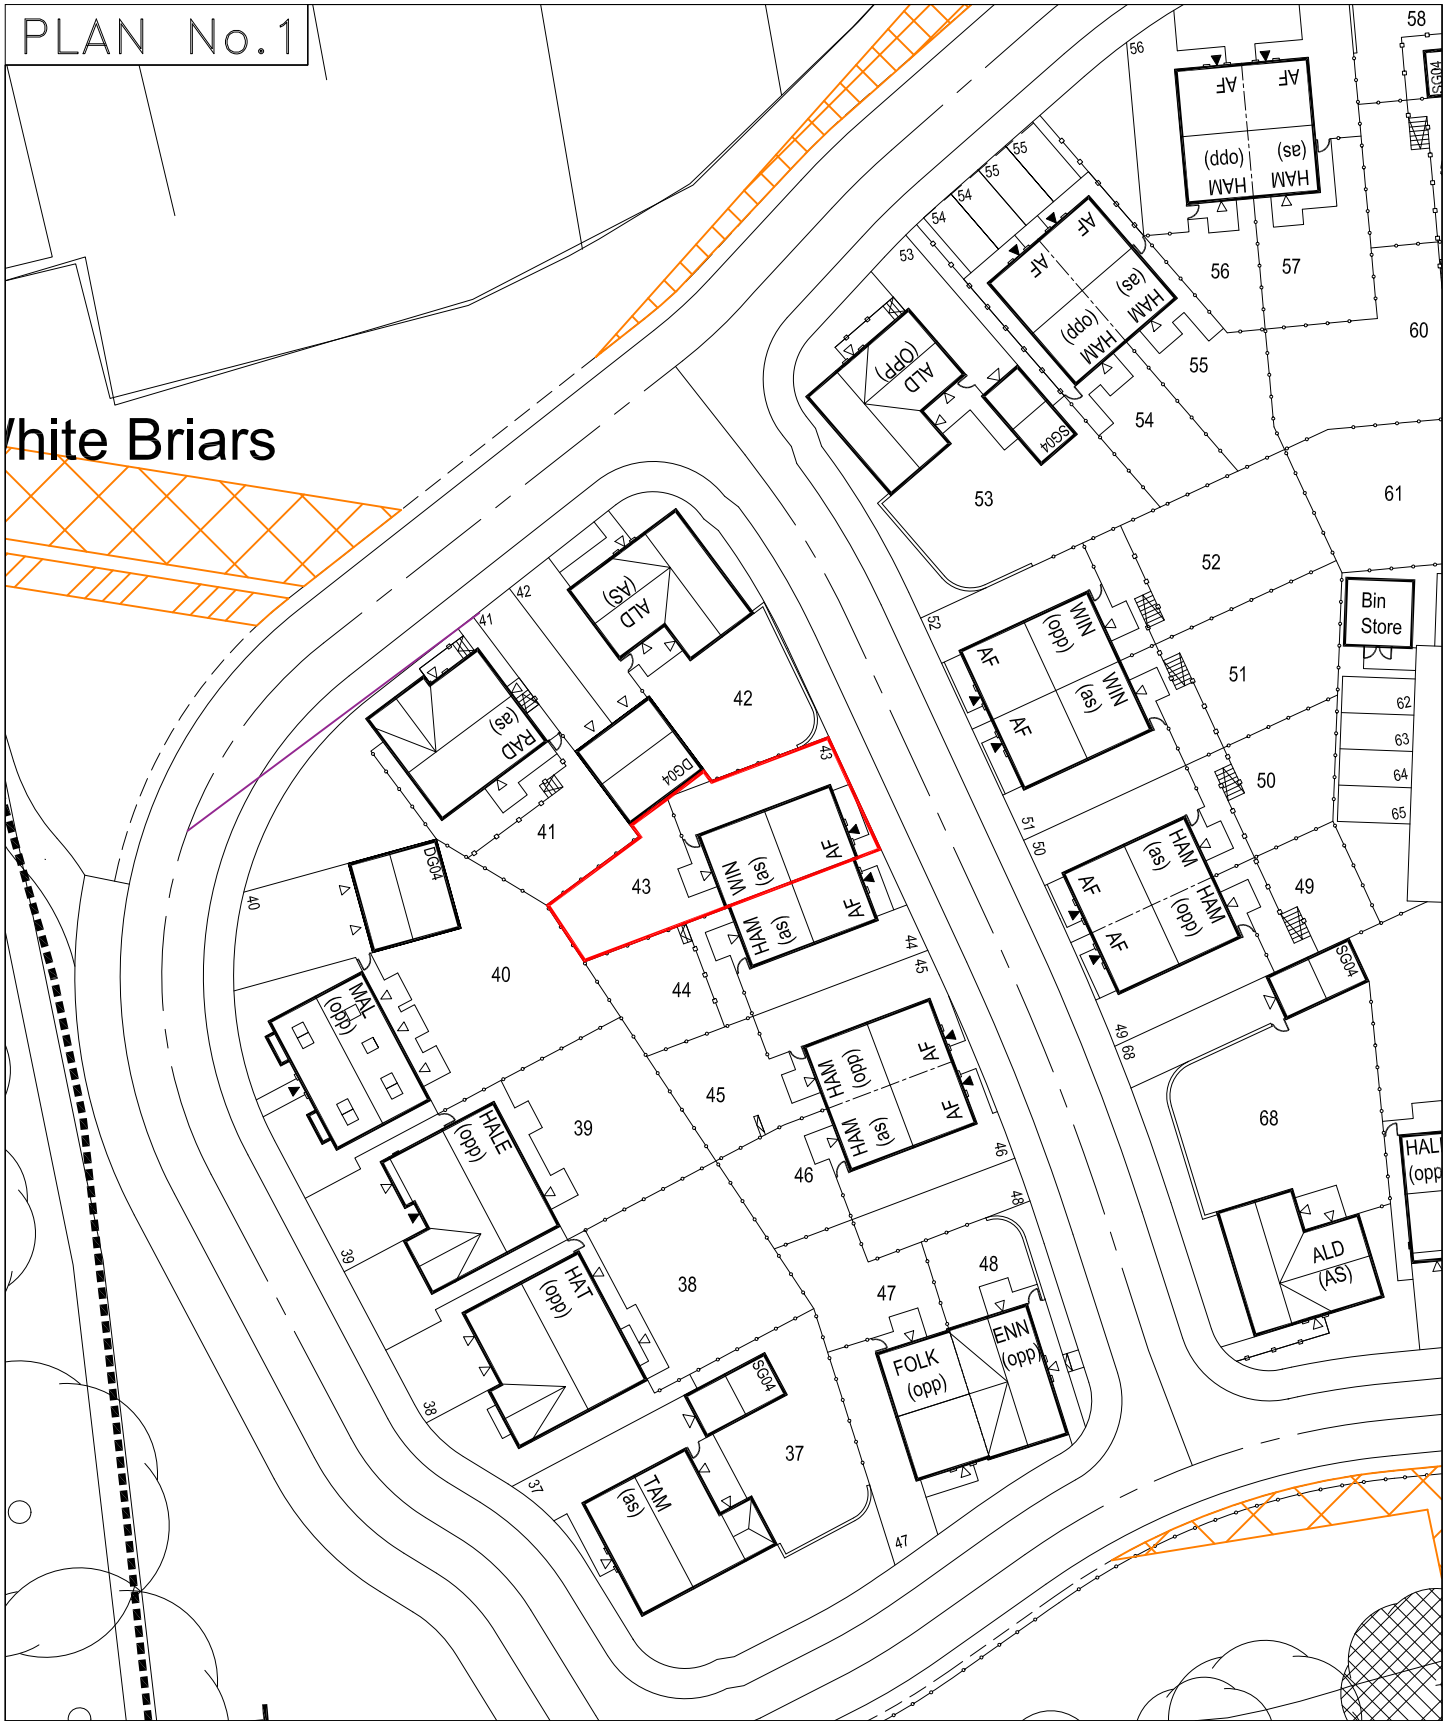

White Briars

PLOT PLAN

SIGNATORY

BARRATT MANCHESTER
MIDSHIRES MEADOW

SCALE 1:500

14/12/2022

NORTH